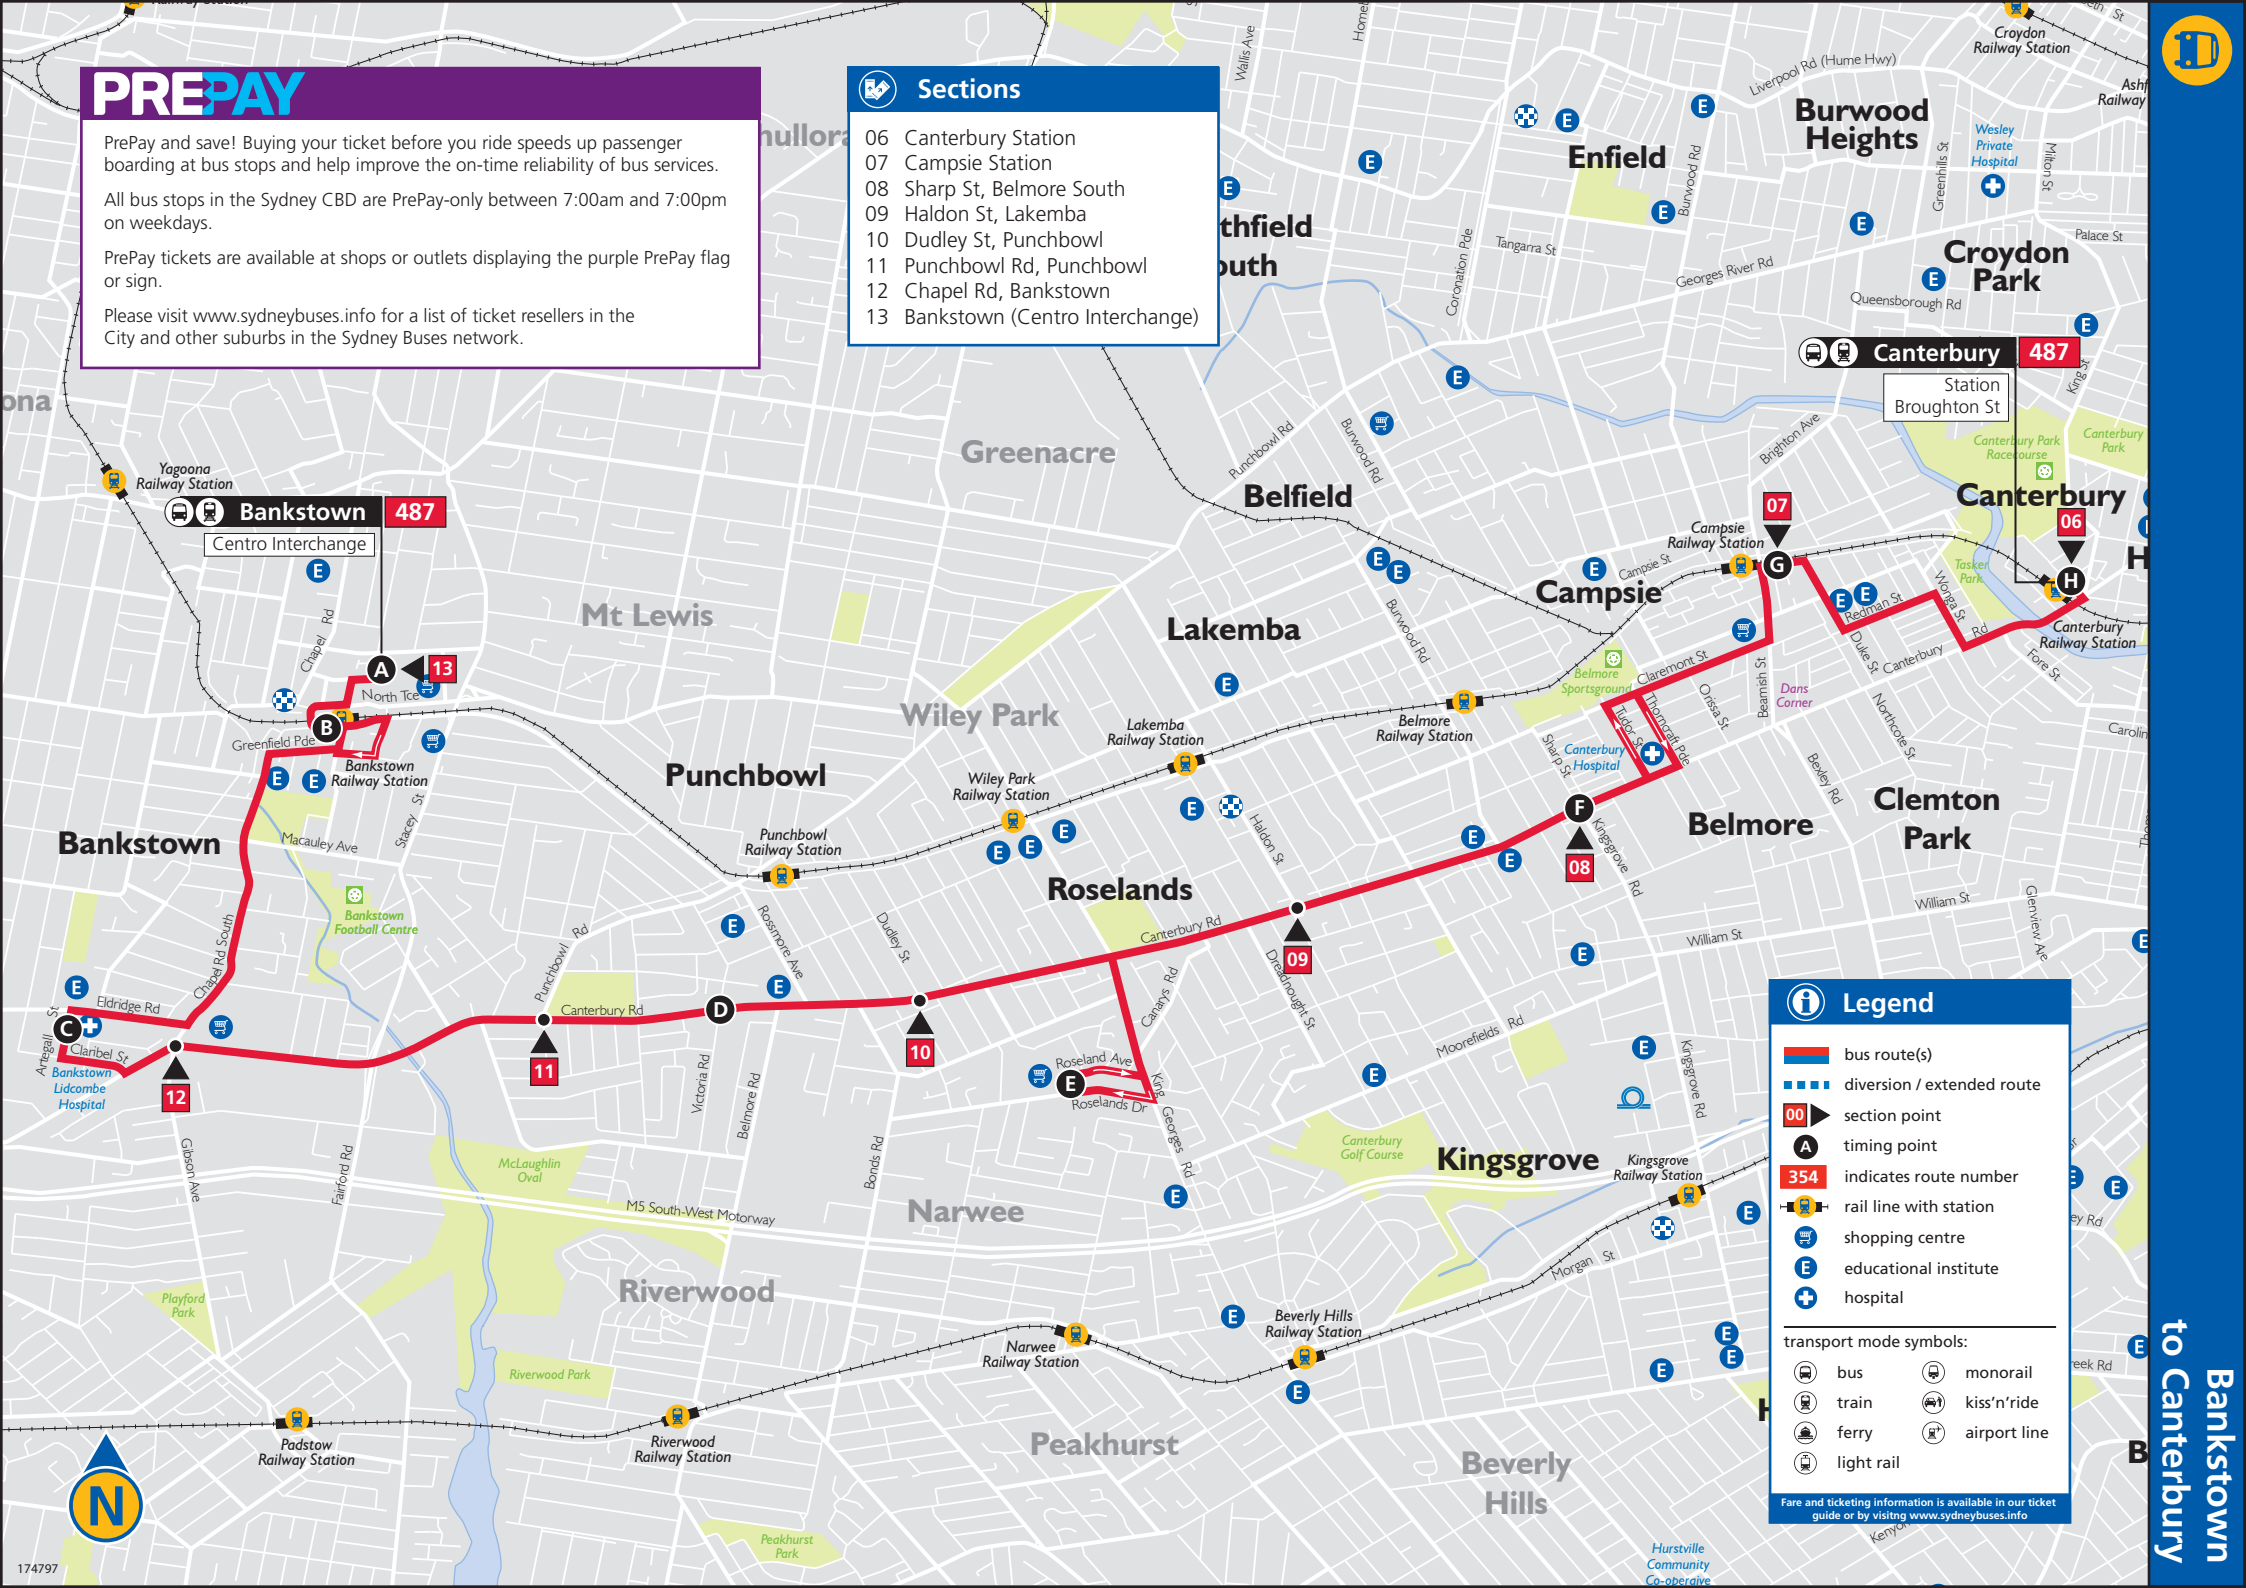

PREPAY

PrePay and save! Buying your ticket before you ride speeds up passenger boarding at bus stops and help improve the on-time reliability of bus services.

All bus stops in the Sydney CBD are PrePay-only between 7:00am and 7:00pm on weekdays.

PrePay tickets are available at shops or outlets displaying the purple PrePay flag or sign.

Please visit www.sydneybuses.info for a list of ticket resellers in the City and other suburbs in the Sydney Buses network.

Sections

- 06 Canterbury Station
- 07 Campsie Station
- 08 Sharp St, Belmore South
- 09 Haldon St, Lakemba
- 10 Dudley St, Punchbowl
- 11 Punchbowl Rd, Punchbowl
- 12 Chapel Rd, Bankstown
- 13 Bankstown (Centro Interchange)

Legend

- bus route(s)
- diversion / extended route
- section point
- timing point
- indicates route number
- rail line with station
- shopping centre
- educational institute
- hospital

transport mode symbols: